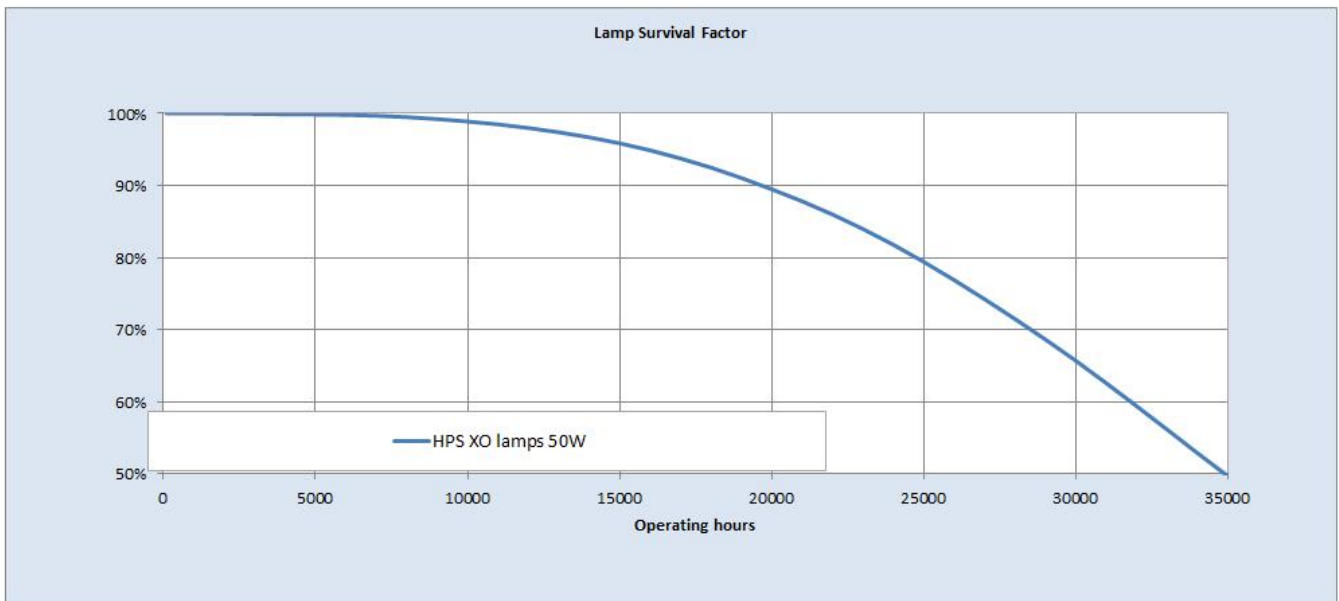

Survival data