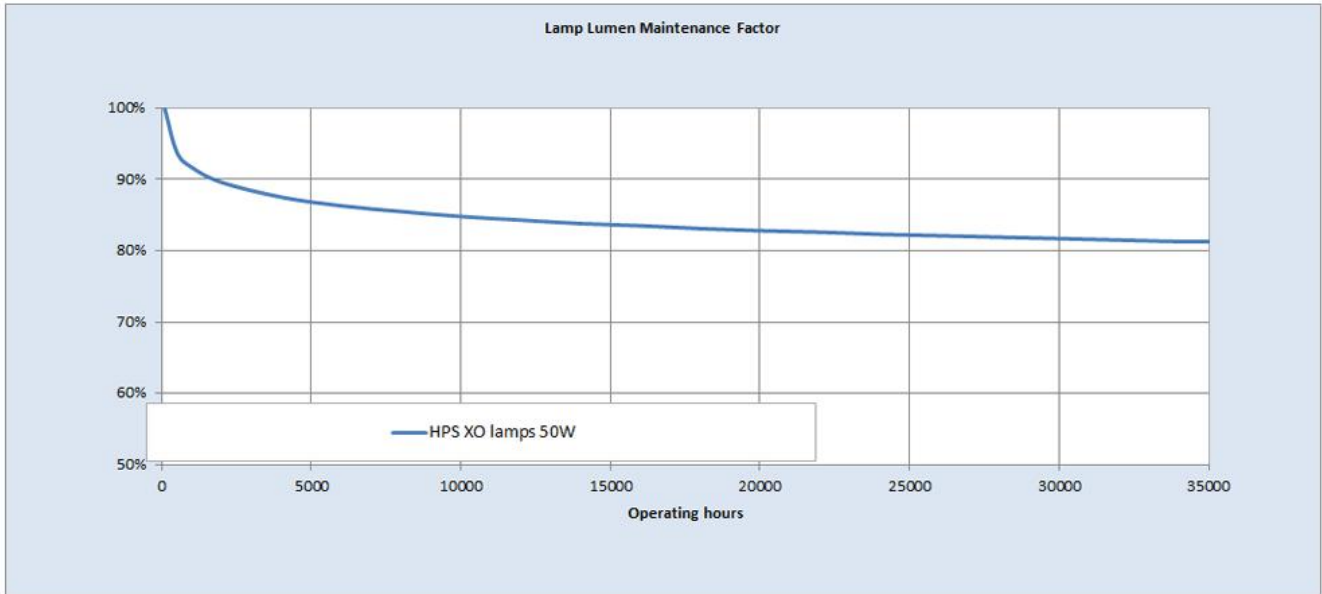

Lumen maintenance data