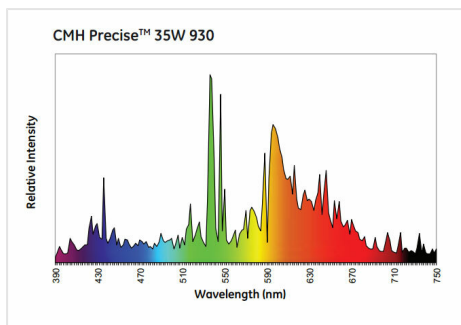

Spectral distribution