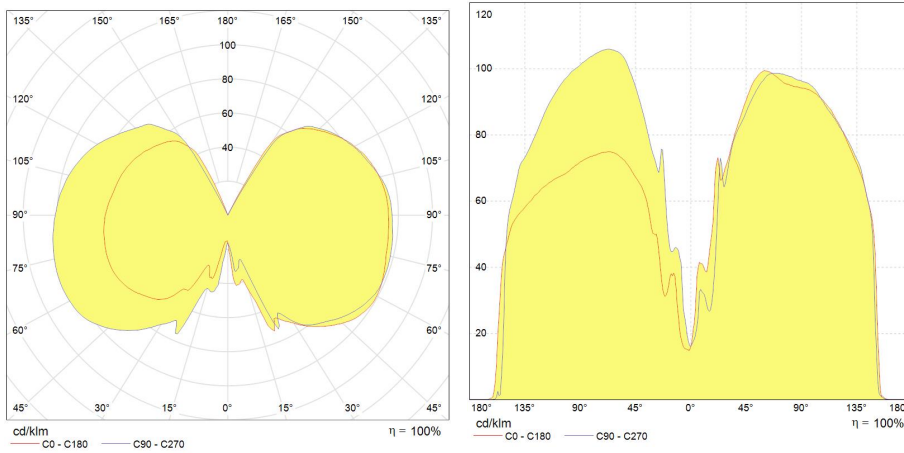

Photometric Data