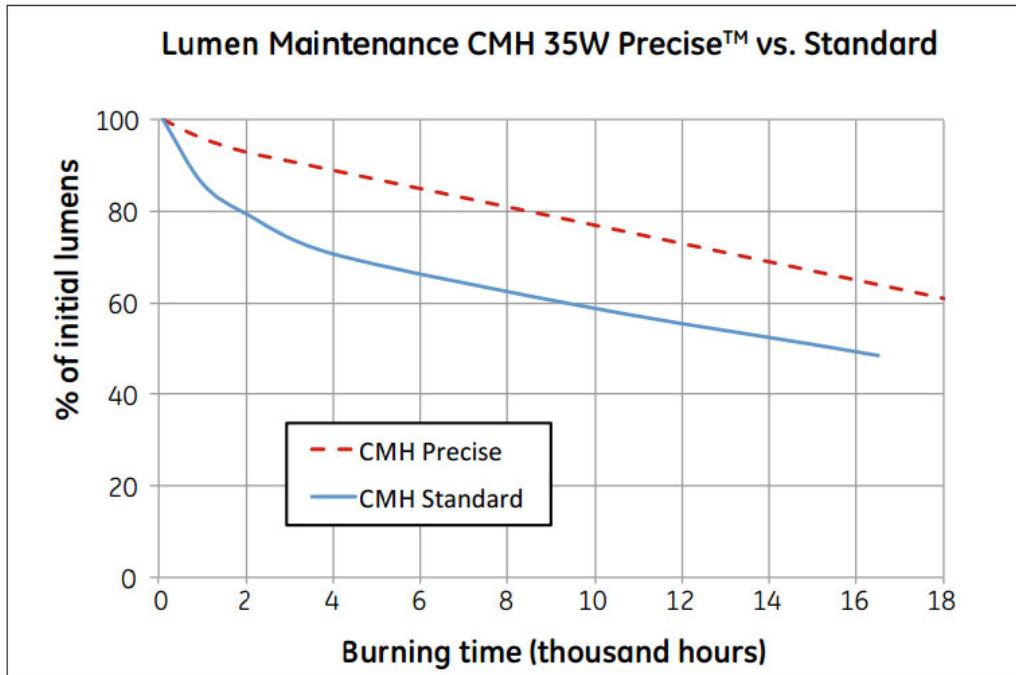

Lumen maintenance data