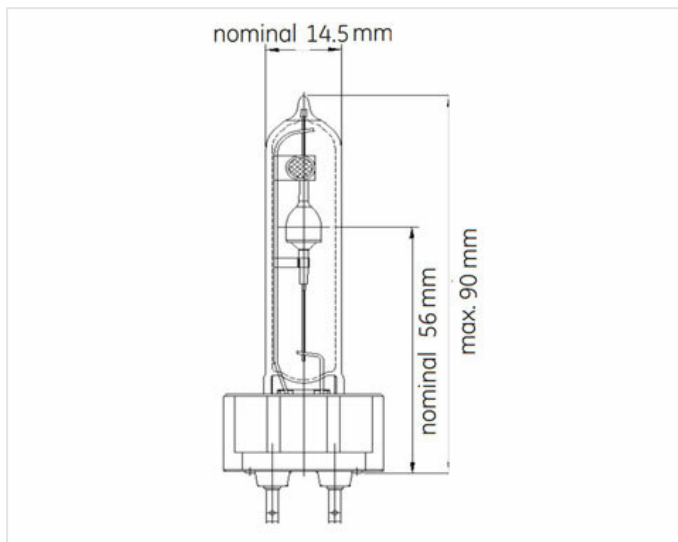

Technical drawing