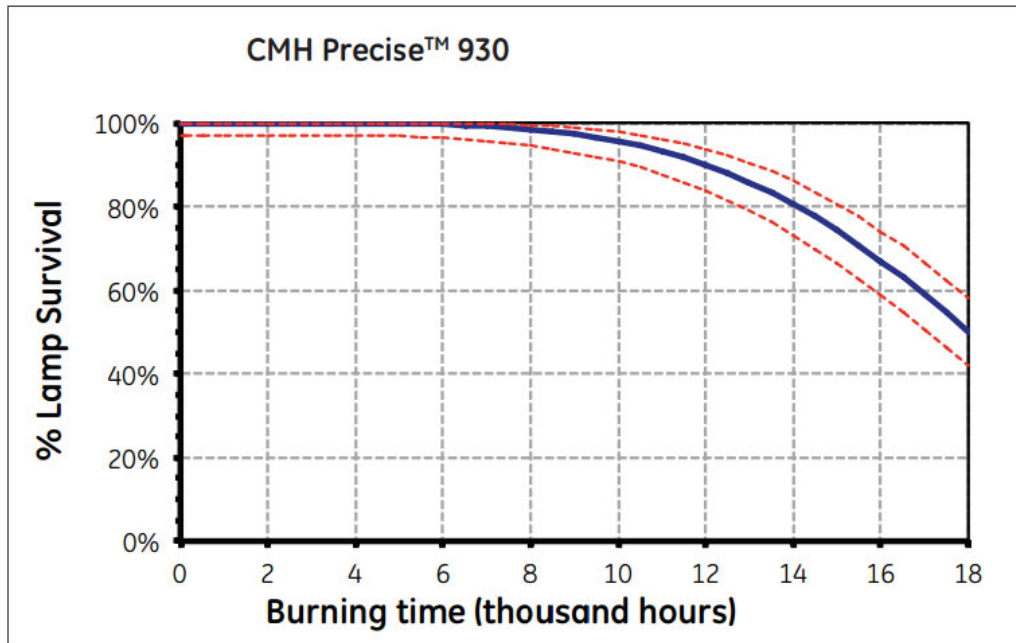

Survival data