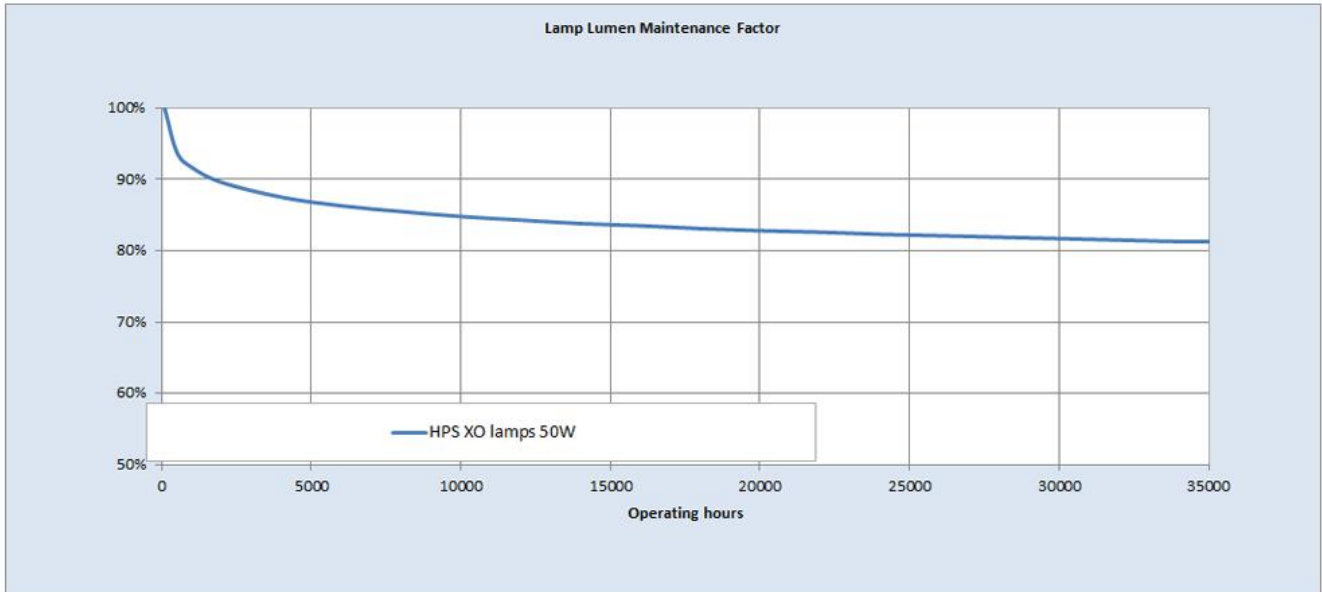

Lumen maintenance data