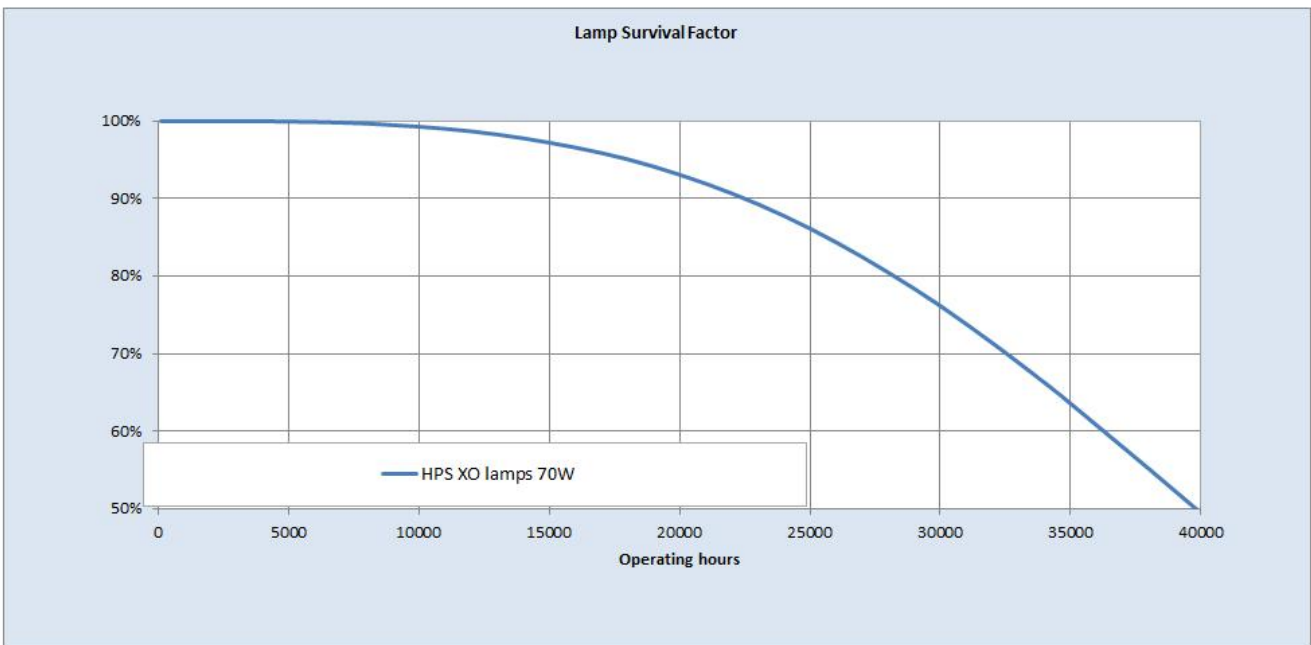

Survival data