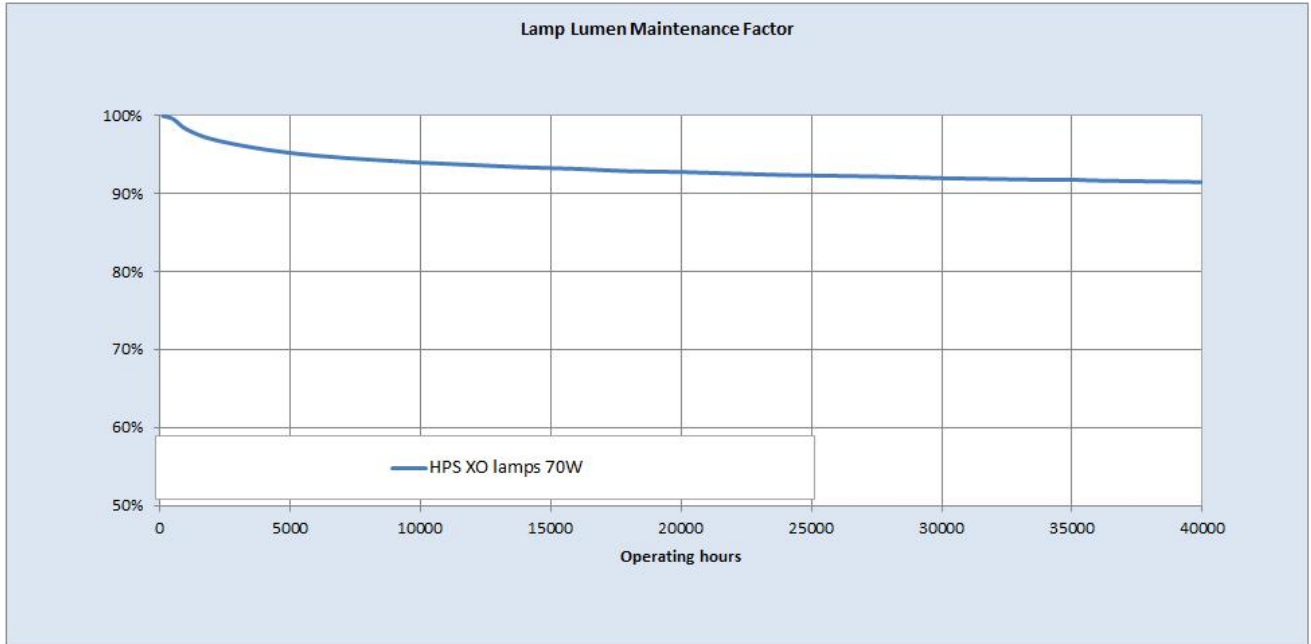

Lumen maintenance data