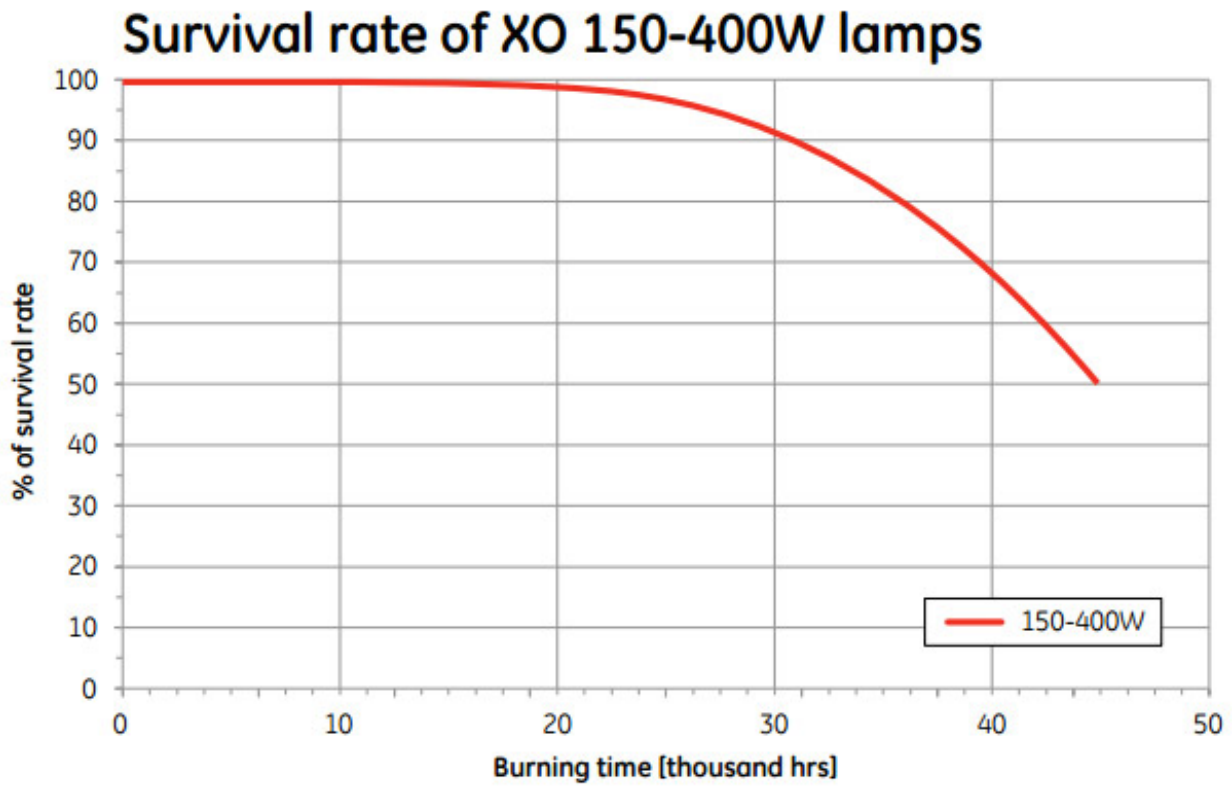

Survival data