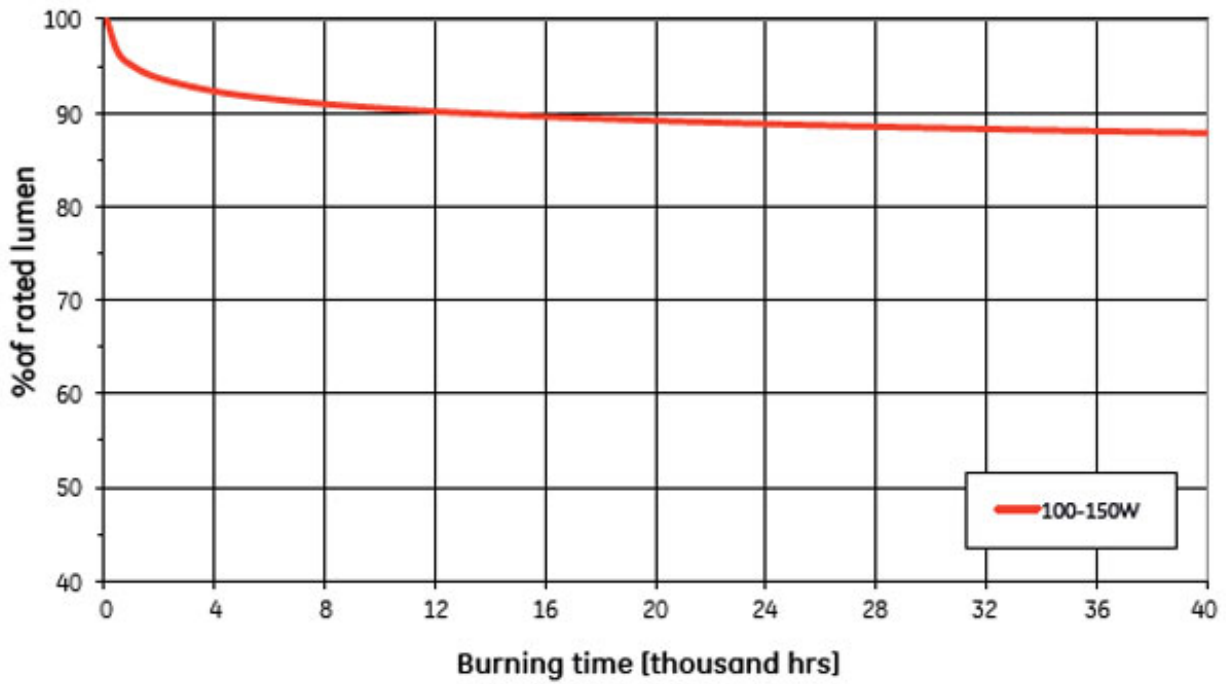

Electrical data

Rated power [W]	153.0
Lamp Current [A]	1.8
Design Ambient Temperature [°C]	25
Run-up time (sec)	240
Hot restart time (sec)	240
Dimming Capability	Yes
Ballast Required	Yes
Nominal power [W]	150
Nominal lamp voltage [V]	100

Logistic data

DUN Code	20043168933777
EAN Code	0043168933773
Pack Quantity	12
Layer quantity	288 EUR, 372 UK
Layer quantity EUR	288
Layer quantity UK	372
Pallet quantity EUR (PC)	864
Pallet quantity UK (PC)	1116
Outer case size	215 x 162 x 284 (mm)
Product status	Available

Lumen maintenance data

Lumen maintenance of XO 100-150W